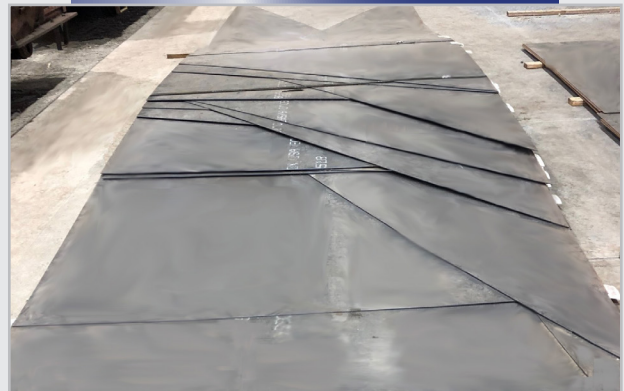

## Overview

Premium Plate specializes in repair and maintenance material for the storage tank industry. Material is precision cut, beveled, and fabricated to your engineered specifications.

- Shop applied blast and prime coatings
- Delivered per your field schedule
- Tank Bottoms
  - Annular Plates
  - Sketch Plates
  - Rectangular Plates
- Roof/Deck Plates
  - Sketch Plates
  - Rectangular Plates
- Tank Shells
  - Shell Plates